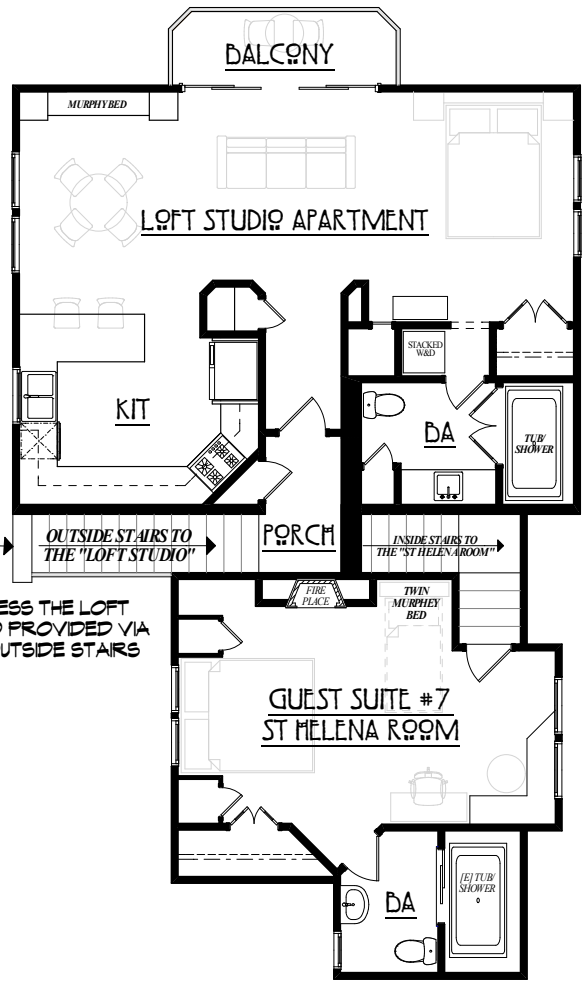

LOWER LEVEL PLAN VIEW

UPPER LEVEL PLAN VIEW

INN  
**ST. HELENA**  
 Bed & Breakfast  
 Napa Valley

COTTAGE HOUSE  
1523 MAIN STREET  
 ST. HELENA, NAPA VALLEY, CA.