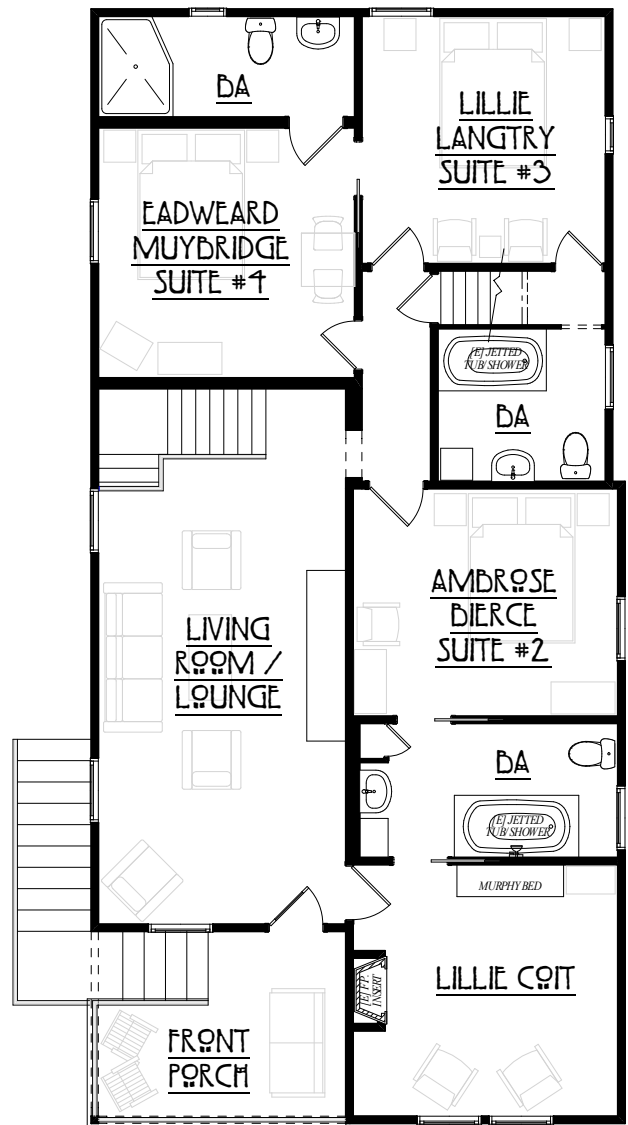

LOWER LEVEL PLAN VIEW

UPPER LEVEL PLAN VIEW

INN  
**ST. HELENA**  
 Bed & Breakfast  
 Napa Valley

AMBRÖSE BIERCE HOUSE  
1515 MAIN STREET  
 ST. HELENA, NAPA VALLEY, CA.